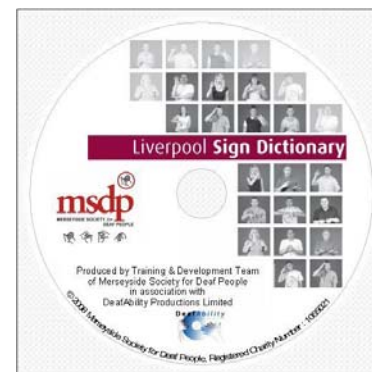

LIVERPOOL SIGN DICTIONARY ON SALE NOW £20*

ALSO AVAILABLE ON **DVD**

Buy both for only £35

Contact 0151 259 5741 or email gearl@msdp.org.uk to reserve your copies now

* Denotes Dictionary in DVD or book format are £20 each